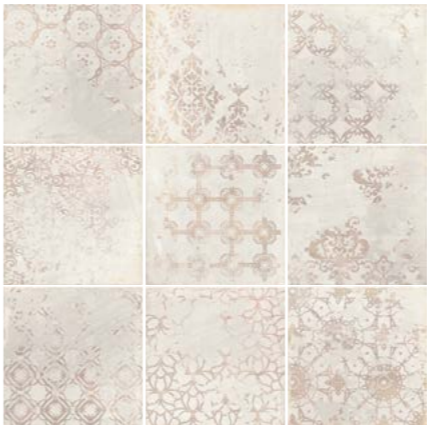

Terracota

DUNE
UNIQUE MATTERS

Roca

Terracota

Terracota, a traditional collection that faithfully replicates the variations in color and surface markings of natural clay, with a visual effect that mimics terracotta that has faded over time.

Terracota Blanco 7.9"x7.9"

Terracota Blanco 7.9"x7.9"

Terracota Cotto 7.9"x7.9"

Terracota Blanco Deco 7.9"x7.9"

Terracota

Ceramic Wall & Glazed Porcelain

9mm  **7.9" x 7.9"**
20x20 cm

Blanco

7.9"x7.9"
187824

Decor Blanco

7.9"x7.9"
187826

Cotto

7.9"x7.9"
187825

Decor Cotto

7.9"x7.9"
187827

Teja