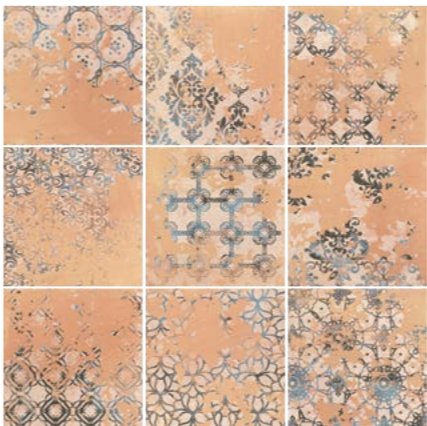

Terracota

DUNE
UNIQUE MATTERS

Roca

Terracota

Terracota, a traditional collection that faithfully replicates the variations in color and surface markings of natural clay, with a visual effect that mimics terracotta that has faded over time.

7.9"x7.9"
187824

Decor Blanco

7.9"x7.9"
187826

Cotto

7.9"x7.9"
187825

Decor Cotto

7.9"x7.9"
187827

Teja